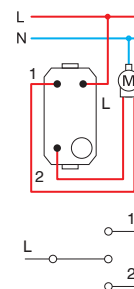

SWITCH SHUTTERS 1-0-2 16AX 250V~ 1M

- switch
- 16AX 250V~, type SP40
- in accordance with EN 60669-1
- screw contacts 1.5-2.5mm²